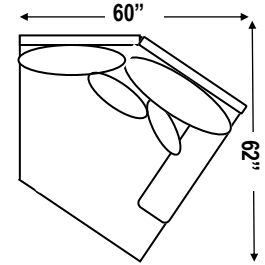

# Dimensions

**786** (soft track arm)

**787** (track arm)

**-001 Lounge Chair**  
41x40x38

**-004 Estate Sofa**  
93x40x38

**-010 Loft Sofa**  
74x40x38

**-101 Chair**  
**-005 Swivel**  
35x40x38

**-009 Ottoman**  
40x30x19

**-109 Ottoman**  
30x24x19

**-011 3 over 3 Sofa**  
81x40x38

**-0112 2 over 2 Sofa**  
81x40x38

**-019 Loveseat**  
57x40x38

**-083 Armless Loveseat**  
46x40x38

**-080 RSF One Arm Sofa**  
**-017 RSF One Arm Q Sleeper**  
75x40x38

**-081 LSF One Arm Sofa**  
**-018 LSF One Arm Q Sleeper**  
75x40x38

**-084 RSF 1-Arm Loveseat**  
53x40x38

**-086 LSF 1-Arm Loveseat**  
53x40x38

**-082 Armless Sofa**  
69x40x38

**-091 Armless Chair**  
23x40x38

**-090 Corner**  
40x40x38

**-095 Corner Wedge**  
66x40x38

**-0C3 LSF 1-Arm Cuddle Section**  
**-0C4 RSF 1-Arm Cuddle Section**  
60x62x38

**-0A3 LSF One Arm Sofa Section**  
92x40x38

To be used with one-arm sofa, sleeper, loveseat, or chair only.  
Will create a 92" L-shaped sectional.