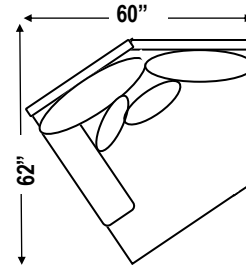

# Dimensions

**786** (soft track arm)

**787** (track arm)

**-001 Lounge Chair**  
41x40x38

**-004 Estate Sofa**  
93x40x38

**-010 Loft Sofa**  
74x40x38

**-101 Chair**  
**-005 Swivel**  
35x40x38

**-009 Ottoman**  
40x30x19

**-109 Ottoman**  
30x24x19

**-011 3 over 3 Sofa**  
81x40x38

**-0112 2 over 2 Sofa**  
81x40x38

**-019 Loveseat**  
57x40x38

**-083 Armless Loveseat**  
46x40x38

**-080 RSF One Arm Sofa**  
**-017 RSF One Arm Q Sleeper**  
75x40x38

**-081 LSF One Arm Sofa**  
**-018 LSF One Arm Q Sleeper**  
75x40x38

**-084 RSF 1-Arm Loveseat**  
53x40x38

**-086 LSF 1-Arm Loveseat**  
53x40x38

**-082 Armless Sofa**  
69x40x38

**-091 Armless Chair**  
23x40x38

**-090 Corner**  
40x40x38

**-095 Corner Wedge**  
66x40x38

**-0C3 LSF 1-Arm Cuddle Section**  
**-0C4 RSF 1-Arm Cuddle Section**  
60x62x38

**-0A3 LSF One Arm Sofa Section**  
92x40x38

To be used with one-arm sofa, sleeper, loveseat, or chair only.  
Will create a 92" L-shaped sectional.