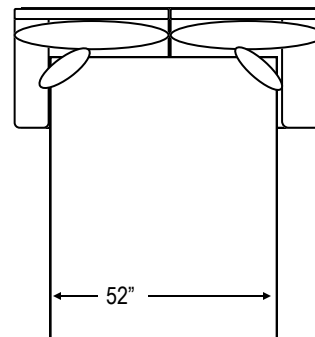

-016 Loft Sofa w/ Full Sleeper
74x40x38