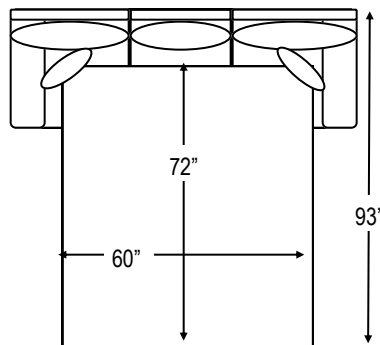

# Dimensions

**786** (soft track arm)

**787** (track arm)

**-001 Lounge Chair**  
41x40x38

**-004 Estate Sofa**  
93x40x38

**-010 Loft Sofa**  
74x40x38

**-101 Chair**  
**-005 Swivel**  
35x40x38

**-009 Ottoman**  
40x30x19

**-090 Corner**  
40x40x38

**-095 Corner Wedge**  
66x40x38

**-0C3 LSF 1-Arm Cuddle Section**  
**-0C4 RSF 1-Arm Cuddle Section**  
60x62x38

**-0A3 LSF One Arm Sofa Section**  
92x40x38

To be used with one-arm sofa, sleeper, loveseat, or chair only.  
Will create a 92" L-shaped sectional.

**-0A4 RSF One Arm Sofa Section**  
92x40x38

To be used with one-arm sofa, sleeper, loveseat, or chair only.  
Will create a 92" L-shaped sectional.

**-087 LSF One-Arm Chaise**  
**-085 RSF One-Arm Chaise**  
29x68x38

**-0B3 LSF 1-Arm Bumper Section**  
**-0B4 RSF 1-Arm Bumper Section**  
40x94x38

**-030 RSF 1-Arm Chair**  
**-031 LSF 1-Arm Chair**  
29x40x38

Sleeper mattresses are 72" in length.  
Total depth of sleeper with extended mattress is 93".  
(See diagram on right.)